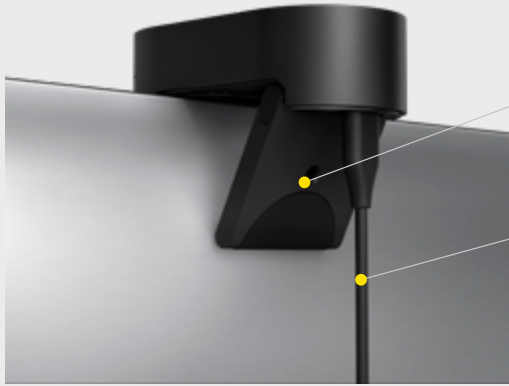

Simple
Fix the camera using the clip

Plug-and-play
To connect simply plug the cable into your computer